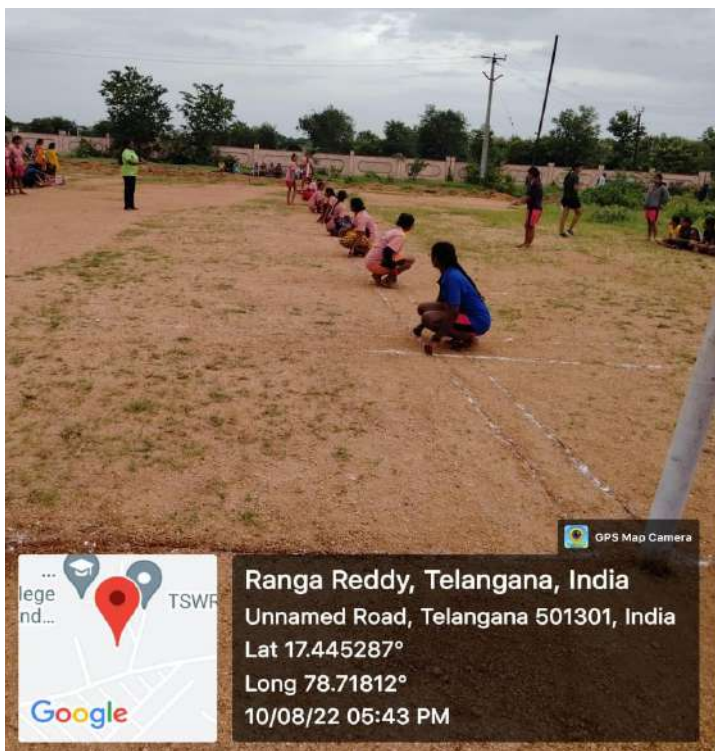

Telangana Social Welfare Residential Degree College for Women, Mahendrahills

@ Princeton College of Engineering & Technology Campus Ankushapur, Ghatkesar, Medchal Malkajgiri

Dr.G.Nirupa
M.S.c,B.Ed,Ph.D

Email: prl-rdc-mhls-swrs@telangana.gov.in
Phone no. 9121004524

Outdoor Games